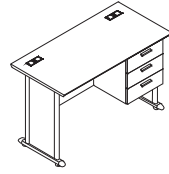

Removeable Aluminium Profile
for Cable Access

Joint Table for
various combination

OFFICE DESK

OD6112 W120 - D70 - H75

OD6114 W140 - D70 - H75

OD6116 W160 - D70 - H75

CLERICAL DESK

OD6120 W120 - D60 - H75