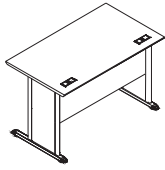

SIX

Fresh and Light Desking System for Active Offices

Specification

Table Top	MFC 25 mm
Top Profile	Chamfered Edge
Table Leg	MFC 18 mm with Aluminium Profile

Top Color Options

Cappuccino

Adjustable Footrest

Removeable Aluminium Profile
for Cable Access

Joint Table for
various combination

OFFICE DESK

OD6112 W120 - D70 - H75

OD6114 W140 - D70 - H75

OD6116 W160 - D70 - H75

CLERICAL DESK

OD6120 W120 - D60 - H75