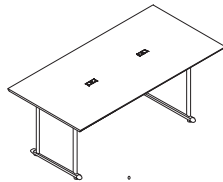

Removeable Aluminium Profile
for Cable Access

Joint Table for
various combination

OFFICE DESK

OD6112 W120 - D70 - H75

OD6114 W140 - D70 - H75

OD6116 W160 - D70 - H75

CLERICAL DESK

OD6120 W120 - D60 - H75

RETURN DESK

RD6100 W100 - D45 - H72.5

CONFERENCE TABLE

CT6110 W240 - D120 - H75

ROUND TABLE

CT6100 D120 - H75

MOBILE PEDESTAL

MB6105 W40 - D48 - H54