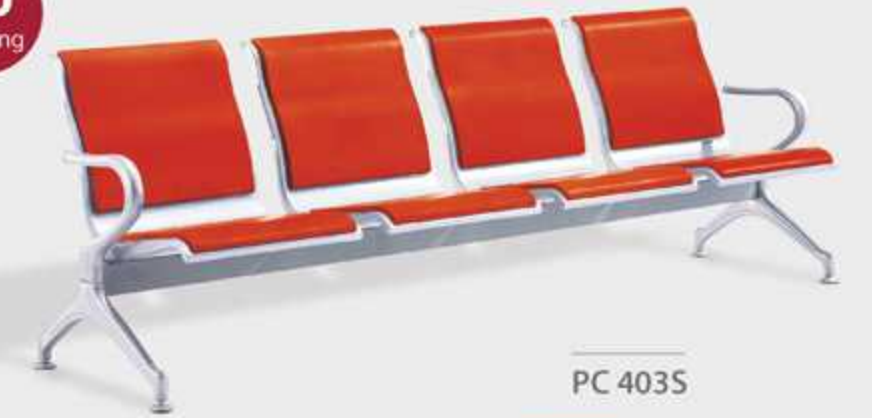

MONTEREY

Highly durable Monterey public chair with various design suitable for high visitor traffic.

PU padding

PU padding

HIGHPOINT

Classic simplicity of HighPoint public chairs with timeless appeal.