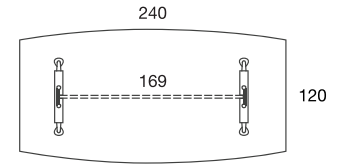

CONFERENCE TABLE

Boat Shape