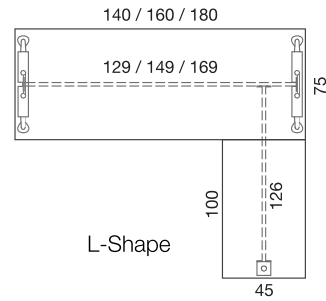

CONFIGURATION

CONFIG V4.1

CONFIG V3.1

PARTITION SINGLE LEG

CONFERENCE

OFFICE TABLE

Rectangular

120 Degree