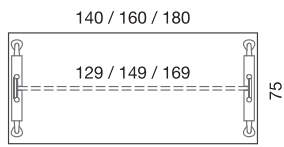

CONFIGURATION

CONFIG V4.1

CONFIG V3.1

PARTITION SINGLE LEG

CONFERENCE

OFFICE TABLE

Rectangular

120 Degree