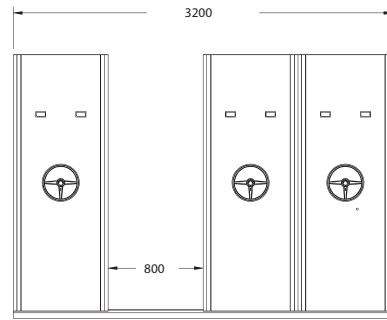

MECHANICAL COMPACTOR

MMC6

TRASH BIN