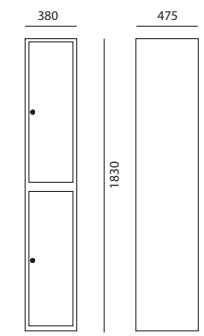

FILING CABINET

A4DRFFCSH

A3DRFFCSH

SLOTTED ANGLE RACK

ASAR

MOBILE PEDESTAL

MBSH

CUPBOARD

AFSLDG

AST3

AST1

LOCKER

AISL15BLFF

AISL4

AISL3

AISL2

MANUAL COMPACTOR

MECHANICAL COMPACTOR

METAL TRASHBIN

FIRE RESISTANT SAFE

	A125EN77	A060EHK77	A120EHK77
Locking Type	EDL77+KNOB	EDL77+HANDLE+KEYLOCK	
Outside (mm)	H.420 W.352 D.433	H.660 W.470 D.470	H.1220 W.655 D.560
Inside (mm)	H.320 W.260 D.304	H.480 W.350 D.300	H.980 W.475 D.350
Weight (Kg)	36	80	228
Capacity (Liter)	25	50	162
Drawer (pc)	1	1 + KEYLOCK	1 + KEYLOCK
Shelf (pc)	1	1	2
Color	Broken White	Black Combi	Black Combi