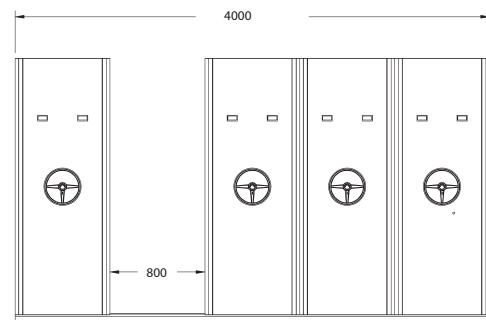

MECHANICAL COMPACTOR

MMC8

TRASH BIN