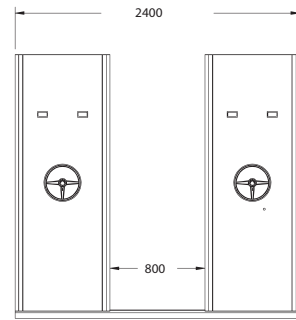

MECHANICAL COMPACTOR

MMC4

TRASH BIN