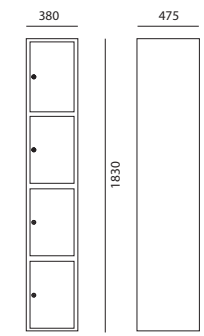

FILING CABINET

A4DRFFCSH

A3DRFFCSH

SLOTTED ANGLE RACK

ASAR

MOBILE PEDESTAL

MBSH

CUPBOARD

AFSLDG

AST3

AST1

LOCKER

AISL15BLFF

AISL4

AISL3

AISL2

MANUAL COMPACTOR

MECHANICAL COMPACTOR

METAL TRASHBIN

FIRE RESISTANT SAFE

	A125EN77	A060EHK77	A120EHK77
Locking Type	EDL77+KNOB	EDL77+HANDLE+KEYLOCK	
Outside (mm)	H.420 W.352 D.433	H.660 W.470 D.470	H.1220 W.655 D.560
Inside (mm)	H.320 W.260 D.304	H.480 W.350 D.300	H.980 W.475 D.350
Weight (Kg)	36	80	228
Capacity (Liter)	25	50	162
Drawer (pc)	1	1 + KEYLOCK	1 + KEYLOCK
Shelf (pc)	1	1	2
Color	Broken White	Black Combi	Black Combi