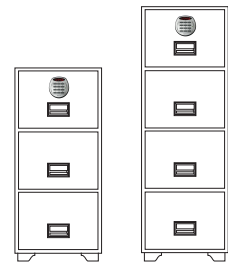

MANUAL COMPACTOR

MECHANICAL COMPACTOR

METAL TRASHBIN

FIRE RESISTANT SAFE

	A125EN77	A060EHK77	A120EHK77
Locking Type	EDL77+KNOB	EDL77+HANDLE+KEYLOCK	
Outside (mm)	H.420 W.352 D.433	H.660 W.470 D.470	H.1220 W.655 D.560
Inside (mm)	H.320 W.260 D.304	H.480 W.350 D.300	H.980 W.475 D.350
Weight (Kg)	36	80	228
Capacity (Liter)	25	50	162
Drawer (pc)	1	1 + KEYLOCK	1 + KEYLOCK
Shelf (pc)	1	1	2
Color	Broken White	Black Combi	Black Combi

FIRE RESISTANT FILING SAFE

DFC3000E DFC4000E

	DFC3000E	DFC4000E
Locking Type	R2 Digital Lock	
Outside (mm)	H.1124 W.528 D.675	H.1466 W.528 D.675
Inside per Drawer (mm)	H.254 W.384 D.505	H.254 W.384 D.505
Weight (Kg)	206	266
Capacity (Liter)	49 X 3	49 X 4
Drawer (pc)	3	4
Shelf (pc)	-	-
Color	Black Combi	Black Combi