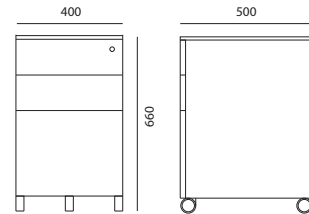

FILING CABINET

A4DRFFCSH

A3DRFFCSH

SLOTTED ANGLE RACK

ASAR

MOBILE PEDESTAL

MBSH

CUPBOARD

MANUAL COMPACTOR

MECHANICAL COMPACTOR

METAL TRASHBIN

FIRE RESISTANT SAFE

	A125EN77	A060EHK77	A120EHK77
Locking Type	EDL77+KNOB	EDL77+HANDLE+KEYLOCK	
Outside (mm)	H.420 W.352 D.433	H.660 W.470 D.470	H.1220 W.655 D.560
Inside (mm)	H.320 W.260 D.304	H.480 W.350 D.300	H.980 W.475 D.350
Weight (Kg)	36	80	228
Capacity (Liter)	25	50	162
Drawer (pc)	1	1 + KEYLOCK	1 + KEYLOCK
Shelf (pc)	1	1	2
Color	Broken White	Black Combi	Black Combi