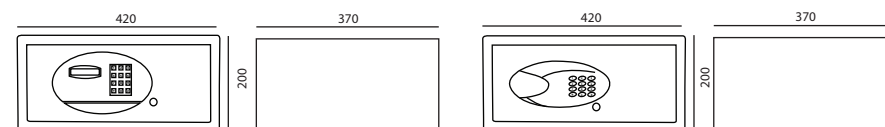

E2042

HOTEL SAFE

C2042