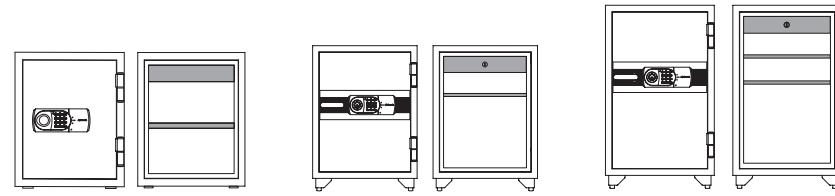

MANUAL COMPACTOR

MECHANICAL COMPACTOR

METAL TRASHBIN

FIRE RESISTANT SAFE

	A125EN77	A060EHK77	A120EHK77
Locking Type	EDL77+KNOB	EDL77+HANDLE+KEYLOCK	
Outside (mm)	H.420 W.352 D.433	H.660 W.470 D.470	H.1220 W.655 D.560
Inside (mm)	H.320 W.260 D.304	H.480 W.350 D.300	H.980 W.475 D.350
Weight (Kg)	36	80	228
Capacity (Liter)	25	50	162
Drawer (pc)	1	1 + KEYLOCK	1 + KEYLOCK
Shelf (pc)	1	1	2
Color	Broken White	Black Combi	Black Combi