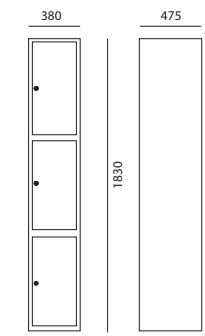

FILING CABINET

A4DRFFCSH

A3DRFFCSH

SLOTTED ANGLE RACK

ASAR

MOBILE PEDESTAL

MBSH

CUPBOARD

AFSLDG

AST3

AST1

LOCKER

AISL15BLFF

AISL4

AISL3

AISL2

MANUAL COMPACTOR

MECHANICAL COMPACTOR

METAL TRASHBIN

FIRE RESISTANT SAFE

	A125EN77	A060EHK77	A120EHK77
Locking Type	EDL77+KNOB	EDL77+HANDLE+KEYLOCK	
Outside (mm)	H.420 W.352 D.433	H.660 W.470 D.470	H.1220 W.655 D.560
Inside (mm)	H.320 W.260 D.304	H.480 W.350 D.300	H.980 W.475 D.350
Weight (Kg)	36	80	228
Capacity (Liter)	25	50	162
Drawer (pc)	1	1 + KEYLOCK	1 + KEYLOCK
Shelf (pc)	1	1	2
Color	Broken White	Black Combi	Black Combi