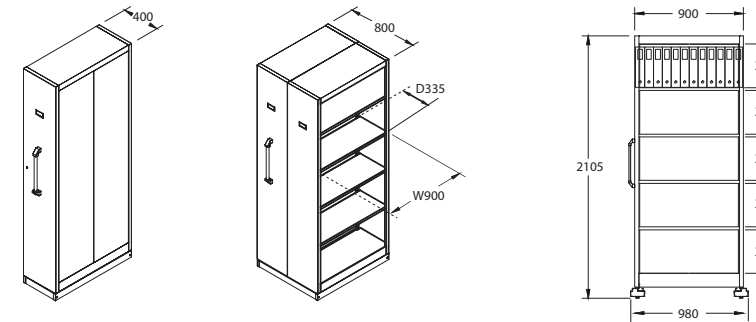

MANUAL COMPACTOR

HMC1BS

HMC2BS