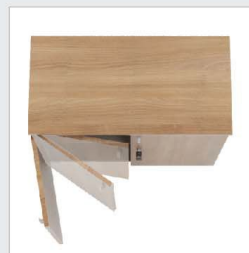

Chamfered Table Top Profile

Soft Closing Door

Wide Grommet with Optional Sockets

OFFICE DESK**CAPPUCCINO**

OD6110-00-1270-68
 OD6110-00-1470-68
 OD6110-00-1670-68

W120 - D70 - H75
 W140 - D70 - H75
 W160 - D70 - H75