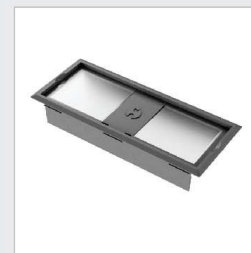

Chamfered Table Top Profile

Soft Closing Door

Wide Grommet with Optional Sockets

OFFICE DESK**CAPPUCCINO**

OD6110-00-1270-68
 OD6110-00-1470-68
 OD6110-00-1670-68

W120 - D70 - H75
 W140 - D70 - H75
 W160 - D70 - H75