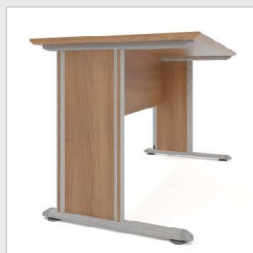

SIX SERIES

Fresh and Light Desking System for Active Offices

Aluminum & Wooden Leg Hybrid