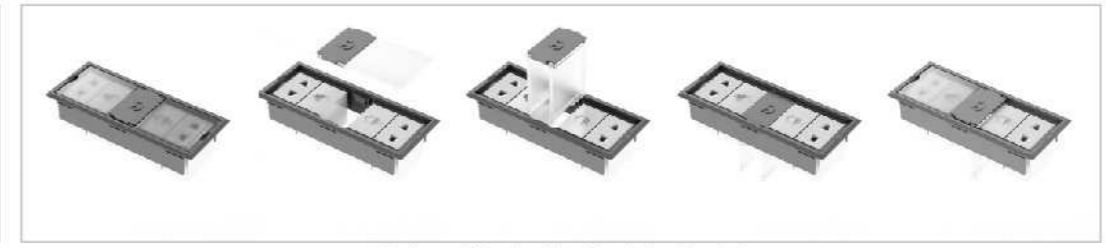

TERRA

FEATURES

Cable Grommet

Optional Stackable Modular Socket

Powder Coated Metal Leg

Cable Clip

Handle

Wave Keys

MAIN TABLE

CAPPUCCINO

ODT10320 W120 - D60 - H75
ODT10340 W140 - D60 - H75
ODT10360 W160 - D60 - H75

OPEN SHELF CABINET

CAPPUCCINO

STT13300 W80 - D42.5 - H96.5

MOBILE PEDESTAL CAPPUCCINO

MBT11350 W40 - D50 - H55

RETURN DESK

RDT10300 W100 - D45 - H75

LOW PANEL DOOR CABINET

STT13310 W80 - D42.5 - H96.5

MOBILE PEDESTAL

MBT11360 W40 - D50 - H55

JOINING TOP

JTT16110 (WHITE) W80 - D80 - H75