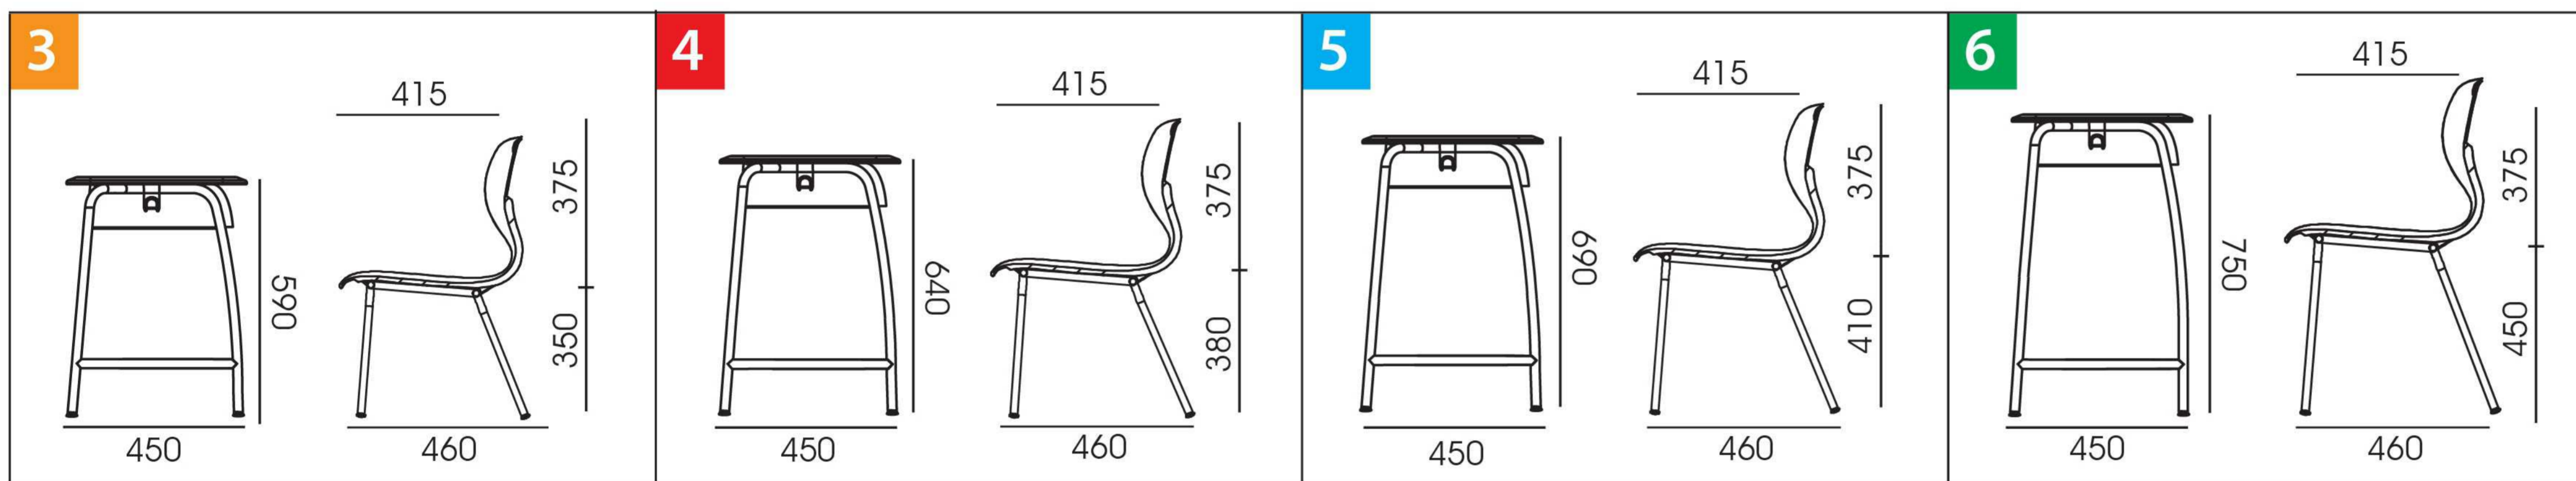

### DIMENSION :

### FEATURES :

Bag hangers on both sides

Safe Round Edges

Stationery Section

Scratch Resistant Surface & Easy to Clean

Adjustable Foot-rest

A3 Size Metal Wire Bookshelf (SDG1 Series)

A3 Size Wooden Bookshelf (SDG2 Series)

Flexible Backrest

Stackable

Powder Coated Finish