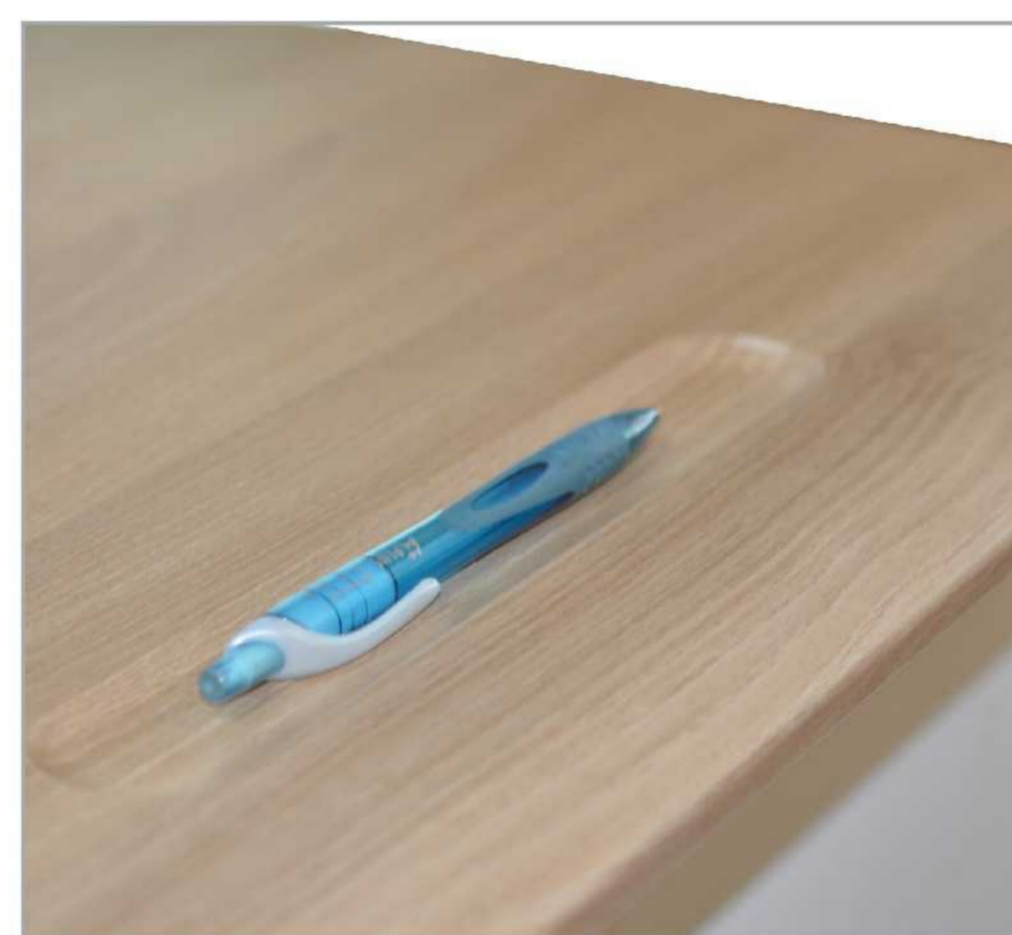

### COLOR SELECTIONS :

### FEATURES :

Bag hangers on both sides

Safe Round Edges

Stationery Section

Scratch Resistant Surface & Easy to Clean

Adjustable Foot-rest

A3 Size Metal Wire Bookshelf (SDG1 Series)

A3 Size Wooden Bookshelf (SDG2 Series)