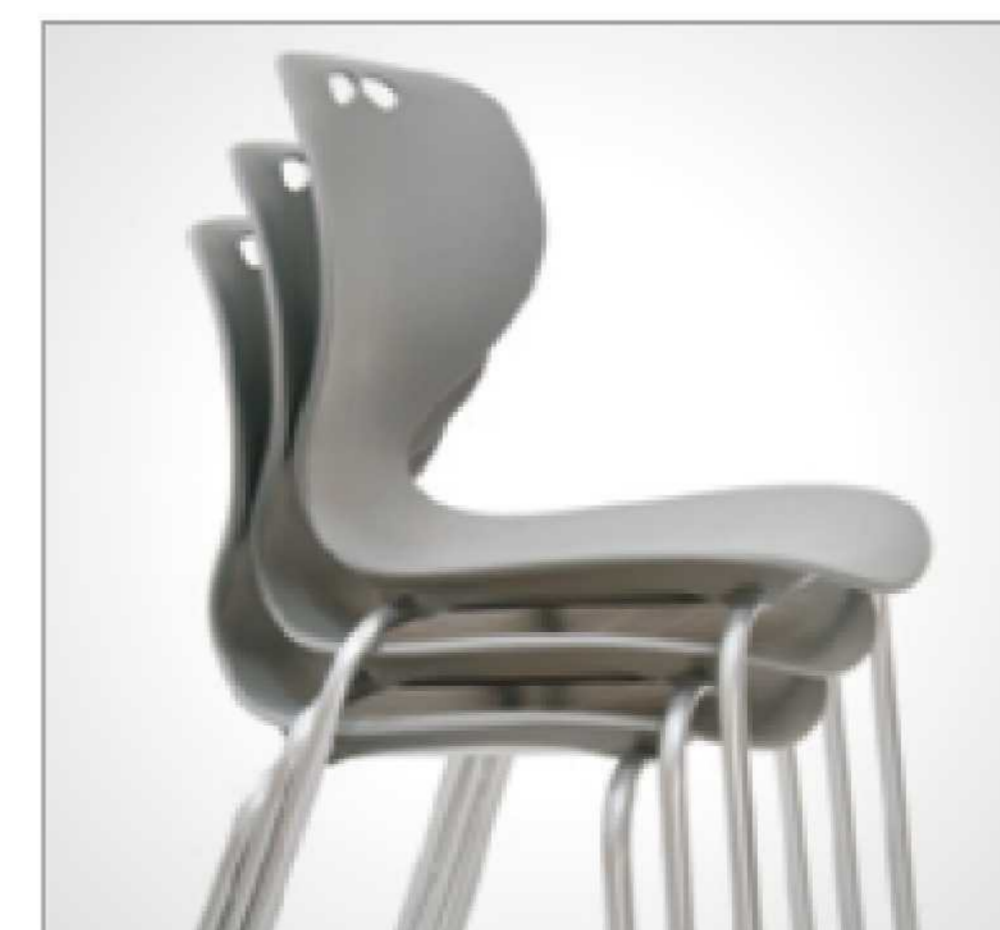

### FEATURES :

Bag hangers on both sides

Safe Round Edges

Stationery Section

Scratch Resistant Surface & Easy to Clean

Adjustable Foot-rest

A3 Size Metal Wire Bookshelf (SDG1 Series)

A3 Size Wooden Bookshelf (SDG2 Series)

Flexible Backrest

Stackable

Powder Coated Finish