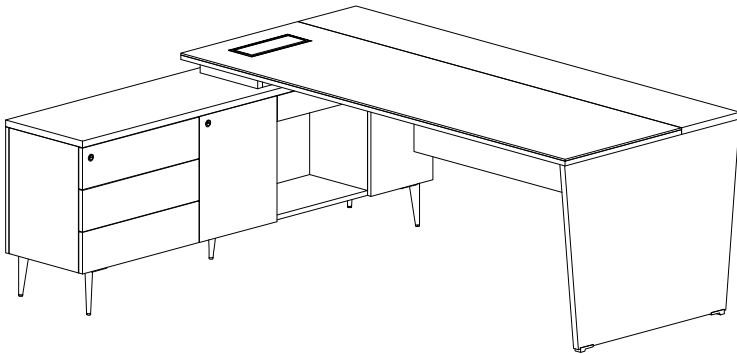

GERA

Modern and Minimalist
Executive Desk

Characterizes professional performance with modern minimalist touch.

Comes with fixed side credenza

Cable Management Access

Push to Open Door and Drawers

Specification

Table Top	MFC 25 mm Combined Synthetic Leather Top
Top Profile	Straight Edge
Table Leg	25 mm MFC with Black Metal Leg for Credenza

Top Color Options

Cappuccino

BODS - 6330L/R - 1890 - W68 W180 - D180 - H75

EXECUTIVE DESK

BODS - 6330L/R - 2090 - W68 W200 - D180 - H75