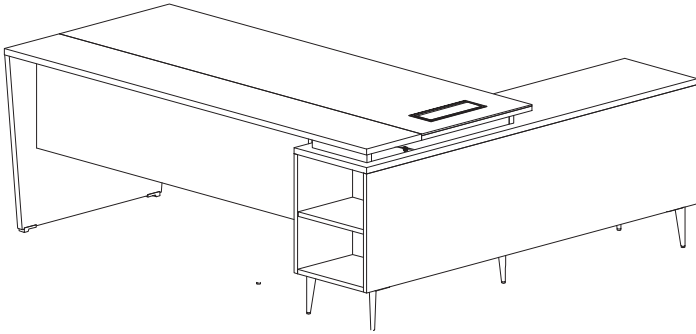

GERA

Modern and Minimalist
Executive Desk

Characterizes professional performance with modern minimalist touch.

Comes with fixed side credenza

Cable Management Access

Push to Open Door and Drawers

Specification

Table Top	MFC 25 mm Combined Synthetic Leather Top
Top Profile	Straight Edge
Table Leg	25 mm MFC with Black Metal Leg for Credenza

Top Color Options

Cappuccino

BODS - 6330L/R - 1890 - W68 W180 - D180 - H75

EXECUTIVE DESK

BODS - 6330L/R - 2090 - W68 W200 - D180 - H75