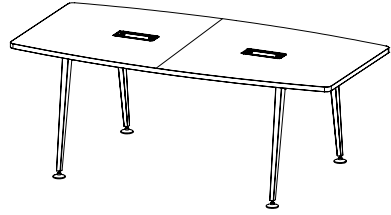

HURON

Bold and Sophisticated Executive

ve Desk

HURON portray a professional image with innovative features.

2

3

1

1. Office Desk - ODHR1 L/R
2. Full Height Cabinet - STHR30
3. Credenza - STHR20

Specification

Table Top	54 mm Engineered MDF laminated with HPL
Top Profile	Chamfered Edge
Table Leg	Metal Rectangle Hollow in Chrome

Top Color Options

Brilliant Teak

Cable Grommet

Chamfered Profile

Chrome Finish Metal Leg and Adjustable Footrest

Soft Close Door

SINGLE DESK

BODS-57000-1270-W67 W120 - D70 - H75
BODS-57000-1470-W67 W140 - D70 - H75
BODS-57000-1670-W67 W160 - D70 - H75
BODS-57000-1870-W67 W180 - D70 - H75

CONFERENCE TABLE METAL LEG

BCTS-5720D W240 - D120 - H75