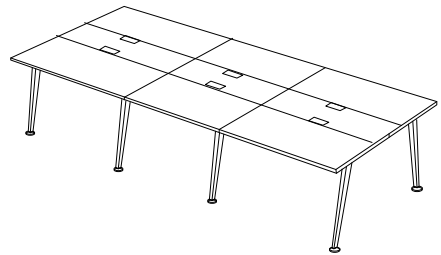

Specification

Table Top	54 mm Engineered MDF laminated with HPL
Top Profile	Chamfered Edge
Table Leg	Metal Rectangle Hollow in Chrome

Top Color Options

Brilliant Teak

Cable Grommet

Chamfered Profile

Chrome Finish Metal Leg and Adjustable Footrest

Soft Close Door

SINGLE DESK

BODS-57000-1270-W67 W120 - D70 - H75
BODS-57000-1470-W67 W140 - D70 - H75
BODS-57000-1670-W67 W160 - D70 - H75
BODS-57000-1870-W67 W180 - D70 - H75

CONFERENCE TABLE METAL LEG

BCTS-5720D W240 - D120 - H75

CONFERENCE TABLE PANEL LEG

BCTS-5721D W240 - D120 - H75

CONFERENCE TABLE EXTENSION

BCTS-5711D W120 - D120 - H75

4 WORK STATION

WS7-04-1270 W240 - D140 - H75
WS7-04-1470 W280 - D140 - H75

6 WORK STATION

WS7-06-1270 W360 - D140 - H75
WS7-06-1470 W420 - D140 - H75