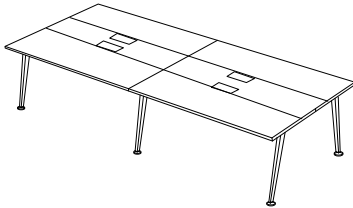

4 WORK STATION

WS7-04-1270 W240 - D140 - H75
WS7-04-1470 W280 - D140 - H75