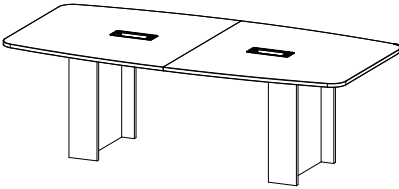

Specification

Table Top	54 mm Engineered MDF laminated with HPL
Top Profile	Chamfered Edge
Table Leg	Metal Rectangle Hollow in Chrome

Top Color Options

Brilliant Teak

Cable Grommet

Chamfered Profile

Chrome Finish Metal Leg and Adjustable Footrest

Soft Close Door

SINGLE DESK

BODS-57000-1270-W67 W120 - D70 - H75
BODS-57000-1470-W67 W140 - D70 - H75
BODS-57000-1670-W67 W160 - D70 - H75
BODS-57000-1870-W67 W180 - D70 - H75

CONFERENCE TABLE METAL LEG

BCTS-5720D W240 - D120 - H75