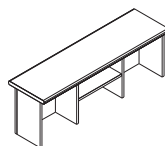

Top Color Options

European Walnut

Adjustable Foot Rest

Joint Table for various combination

Ergonomic Table Top Profile

MAIN DESK

BOD5052 W120 - D70 - H75
BOD5054 W140 - D70 - H75
BOD5056 W160 - D70 - H75

CLERICAL DESK

BOD5051 W120 - D60 - H75

RETURN DEK

BOD5050 W100 - D50 - H72,5

ROUND TABLE

BCT5D D120 - H75

CONFERENCE DESK

BCT5558B W240 - D110 - H75

COUNTER TOP

BMB5157 W40 - D48 - H67

JOINING TOP

BCT5531 W75 - D75 - T2.5

JOINING TOP

BJT5632 W75 - D75 - T2.5

LOW CABINET

BST-55000-8080-W54

W80 - D39 - H83