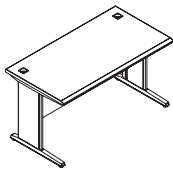

FIVE

Office Desk system with Renown
Durability and Comfort

ed

Reliable All Day
Working Comfort

Specification

Table Top	25 mm Panel, Post Formed with CPL
Top Profile	Duck Nose
Table Leg	25 mm Panel, Post Formed with CPL, Metal Leg Base in Black

Top Color Options

European Walnut

Adjustable Foot Rest

Joint Table for various combination

Ergonomic Table Top Profile

MAIN DESK

BOD5052 W120 - D70 - H75
BOD5054 W140 - D70 - H75
BOD5056 W160 - D70 - H75

CLERICAL DESK

BOD5051 W120 - D60 - H75

RETURN DEK

BOD5050 W100 - D50 - H72,5

ROUND TABLE

BCT5D D120 - H75

CONFERENCE DESK

BCT5558B W240 - D110 - H75

COUNTER TOP