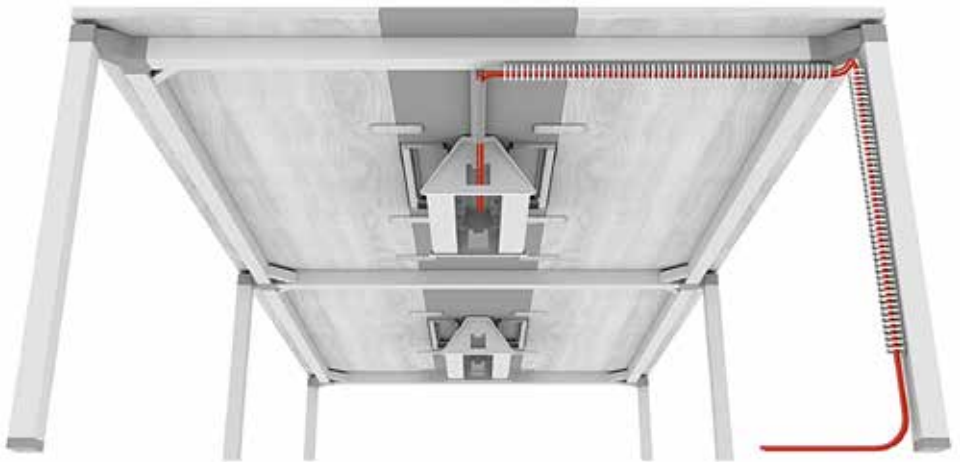

METRIC

The Beginning of Colaborative
Work Environment

Promoting creative interaction in an open plan environment

Undertable Wiring System

Specification

Table Top	MFC 25 mm
Top Profile	Straight Edge
Table Leg	Metal Square Hollow in White with Die-Cast Joint

Top Color Options

White

Cappuccino

Oxford Cherry

Brighton

Two Tone Table Top Combination

Optional Table Screen and Hutch Storage Divider

Wide Cable Grommet and Bottom Sockets with Various Outlet