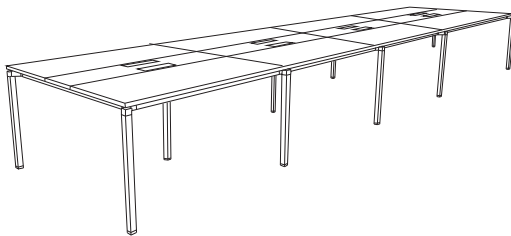

WORK STATION 8 PEOPLE

METRIC0812 W480 - D140 - H75
METRIC0814 W560 - D140 - H75
METRIC0816 W640 - D140 - H75