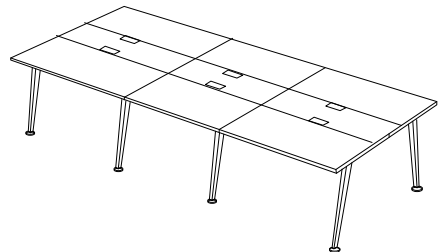

Versatile Office Desk System

L - Shape Desk

1. Conference Table Panel Leg (BCTS-5721D-2412-W67)
2. Conference Table Extension Panel Leg (BCTS-5711D-1212-W67)

Specification

Table Top	MFC 25 mm
Top Profile	Straight Edge
Table Leg	Metal Square Hollow in Dark Grey

Top Color Options

Brighton

Wide Cable Grommet and Bottom Sockets with Various Outlet

Simple Cable Access for Single Desk

Two Tone Table Top Combination

Optional Table Screen and Hutch Storage Divider

SINGLE DESK

BODS-57000-1270-W67 W120 - D70 - H75
BODS-57000-1470-W67 W140 - D70 - H75
BODS-57000-1670-W67 W160 - D70 - H75
BODS-57000-1870-W67 W180 - D70 - H75

CONFERENCE TABLE METAL LEG

BCTS-5720D W240 - D120 - H75

CONFERENCE TABLE PANEL LEG

BCTS-5721D W240 - D120 - H75

CONFERENCE TABLE EXTENSION

BCTS-5711D W120 - D120 - H75

4 WORK STATION

WS7-04-1270 W240 - D140 - H75
WS7-04-1470 W280 - D140 - H75

6 WORK STATION

WS7-06-1270 W360 - D140 - H75
WS7-06-1470 W420 - D140 - H75