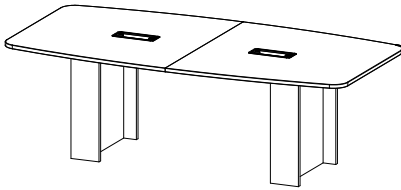

Versatile Office Desk System

L - Shape Desk

1. Conference Table Panel Leg (BCTS-5721D-2412-W67)
2. Conference Table Extension Panel Leg (BCTS-5711D-1212-W67)

Specification

Table Top	MFC 25 mm
Top Profile	Straight Edge
Table Leg	Metal Square Hollow in Dark Grey

Top Color Options

Brighton

Wide Cable Grommet and Bottom Sockets with Various Outlet

Simple Cable Access for Single Desk

Two Tone Table Top Combination

Optional Table Screen and Hutch Storage Divider

SINGLE DESK

BODS-57000-1270-W67 W120 - D70 - H75
BODS-57000-1470-W67 W140 - D70 - H75
BODS-57000-1670-W67 W160 - D70 - H75
BODS-57000-1870-W67 W180 - D70 - H75

CONFERENCE TABLE METAL LEG

BCTS-5720D W240 - D120 - H75