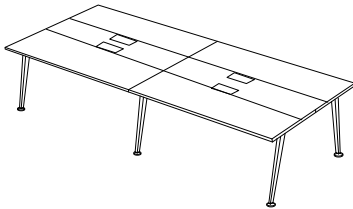

4 WORK STATION

WS7-04-1270 W240 - D140 - H75
WS7-04-1470 W280 - D140 - H75