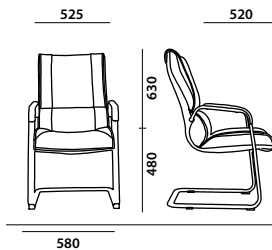

Chrome Metal Cantilever

Knee Tilt Mechanism

NBP972A

NBP972B

Specification

| | |
|------------------|----------------------------------|
| Back & Seat Rest | Synthetic Leather Upholstery |
| Chair Base | Polished Metal |
| Armrest | Fixed with Polyurethane Material |

Knee Tilt Mechanism

NEP 973B

NEP 973C

NEP 972A

NEP 972B

NEP 971A

NEP 971B

NEP 971C