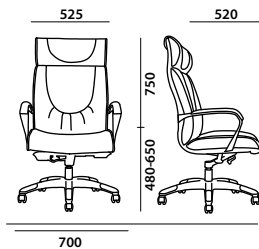

Chrome Metal Cantilever

Knee Tilt Mechanism

NBP972A

NBP972B

Specification

| | |
|------------------|----------------------------------|
| Back & Seat Rest | Synthetic Leather Upholstery |
| Chair Base | Polished Metal |
| Armrest | Fixed with Polyurethane Material |

Knee Tilt Mechanism

NEP 973B

NEP 973C

NEP 972A

NEP 972B

NEP 971A

NEP 971B

NEP 971C