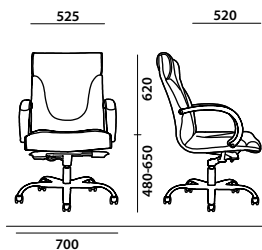

Chair Base

Polished Aluminum

Armrest

Padded Polished Aluminium

Chrome Metal Cantilever
Chair Base

Knee Tilt Mechanism

NEP973A

NEP973B

Chrome Metal Cantilever

Knee Tilt Mechanism

NBP972A

NBP972B

Specification

| | |
|------------------|----------------------------------|
| Back & Seat Rest | Synthetic Leather Upholstery |
| Chair Base | Polished Metal |
| Armrest | Fixed with Polyurethane Material |

Knee Tilt Mechanism

NEP 973B

NEP 973C

NEP 972A

NEP 972B

NEP 971A

NEP 971B

NEP 971C