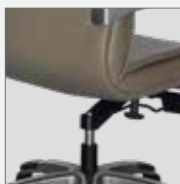

NEP

Executive Chairs with
Spacious Seats offer
Great Sense of Leadership

NRP971A

NRP971B

NRP971C

Specification

Back & Seat Rest

Synthetic Leather Upholstery

Chair Base

Polished Aluminum

Armrest

Padded Polished Aluminium

Chrome Metal Cantilever
Chair Base

Knee Tilt Mechanism

NEP973A

NEP973B

NEP973C

Specification

| | |
|------------------|------------------------------|
| Back & Seat Rest | Synthetic Leather Upholstery |
| Chair Base | Polished Aluminum |
| Armrest | Padded Polished Aluminium |

Chrome Metal Cantilever

Knee Tilt Mechanism

NBP972A

NBP972B

Specification

| | |
|------------------|----------------------------------|
| Back & Seat Rest | Synthetic Leather Upholstery |
| Chair Base | Polished Metal |
| Armrest | Fixed with Polyurethane Material |