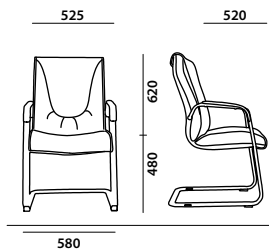

Chrome Metal Cantilever

Knee Tilt Mechanism

NBP972A

NBP972B

Specification

| | |
|------------------|----------------------------------|
| Back & Seat Rest | Synthetic Leather Upholstery |
| Chair Base | Polished Metal |
| Armrest | Fixed with Polyurethane Material |

Knee Tilt Mechanism

NEP 973B

NEP 973C

NEP 972A

NEP 972B

NEP 971A

NEP 971B

NEP 971C