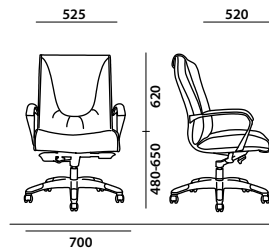

Chrome Metal Cantilever

Knee Tilt Mechanism

NBP972A

NBP972B

Specification

| | |
|------------------|----------------------------------|
| Back & Seat Rest | Synthetic Leather Upholstery |
| Chair Base | Polished Metal |
| Armrest | Fixed with Polyurethane Material |

Knee Tilt Mechanism

NEP 973B

NEP 973C

NEP 972A

NEP 972B

NEP 971A

NEP 971B

NEP 971C