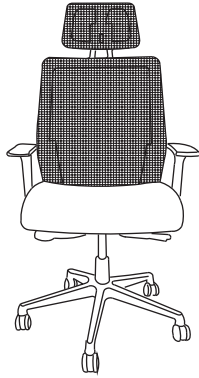

# SOUL

Combination of Stylish Design  
and Ergonomic Features

SOL001

SOL002

## Specification

Back Rest	Breathable Polyester Mesh
Seat	Fabric Upholstery
Chair Base	Nylon

Tilting Head Rest

2D Adjustable  
Polypropylene Armrest

Adjustable  
Lumbar Support

Synchronized  
Mechanism

480

460