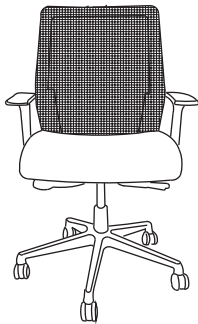

# SOUL

Combination of Stylish Design  
and Ergonomic Features

SOL001

SOL002

## Specification

Back Rest	Breathable Polyester Mesh
Seat	Fabric Upholstery
Chair Base	Nylon

Tilting Head Rest

2D Adjustable  
Polypropylene Armrest

Adjustable  
Lumbar Support

Synchronized  
Mechanism

480

460

750  
450-550

610

SOL001

480

460

565  
450-550

610

SOL002