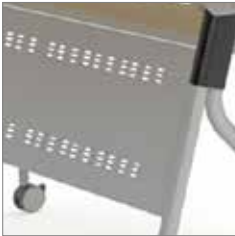

SIENA

Flip & Stroll for Easy
Multipurpose Configuration

ZD15-02

ZD15-01

Individual Booktray
for ZD15-02

Metal Booktray
for ZD15-01

Lockable Castor

Bag Hanger
for ZD15-02

ZD05

Powder Coated
Metal Leg

Perforated Metal
Modesty

Metal Bar Booktray

ZD05

SZD05

AQM03

Powder Coated
Metal Leg