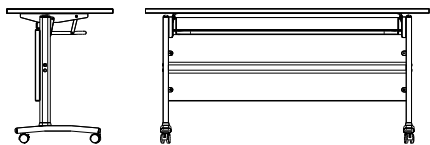

FOLDING TABLE

AQM03 W160 - D60 - H75