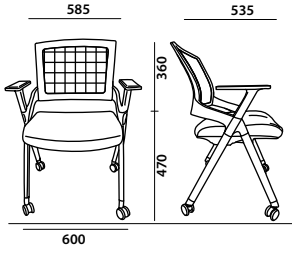

Chair with Castor

Fix Chair Base

Flexible
Plastic Table

Foldable Seat

ORE002-PD

ORE003-PD

ORE004-PD

ORE001-PD

Specification

Back Rest & Seat

Fabric Upholstery

Armrest

Fixed with Polypropylene Material

Chair Base

Powder Coated Metal in Silver

Chair with Castor

Fix Chair Base

Flexible
Plastic Table

Foldable Seat

ORE001

ORE002

ORE003

ORE004

ORE001-PD