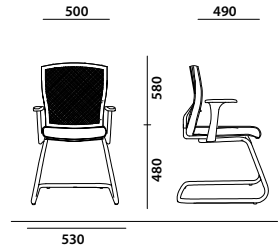

Back & Seat Rest	Full Fabric Upholstery
Chair Base	Nylon

Adjustable Head Rest

2D Adjustable
Polypropylene Armrest

Synchronized
Mechanism

Specification

Back & Seat Rest	Full Fabric Upholstery
Armrest	Fixed with Polypropylene Material
Chair Base	Nylon
	Metal Cantilever in Black

Tilt Mechanism

COBI
NHP604

COBI
NHP601

COBI
NHP602

COBI
NHP603

Specification

Back Rest	Breathable Polyester Mesh
Seat	Fabric Upholstery
Armrest	Fixed with Polypropylene Material
Chair Base	Nylon in Grey Metal Cantilever in Grey

Adjustable Head Rest

Synchronized
Mechanism

Lumbar Support

NHP513

NHP512

Specification

Back & Seat Rest	Full Fabric Upholstery
Back Rest	Breathable Polyester Mesh
Armrest	Padded Fixed Chrome Armrest
Chair Base	Metal Cantilever in Chrome

Adjustable
Lumbar Support

NHP 101

NHP 201

NHP 203

NHP 202

NHP 111

NHP 112

NHP 113