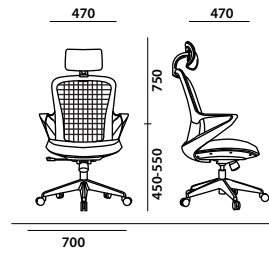

Adjustable Head Rest

Synchronized
Mechanism

Lumbar Support

NHP513

NHP512

Specification

Back & Seat Rest	Full Fabric Upholstery
Back Rest	Breathable Polyester Mesh
Armrest	Padded Fixed Chrome Armrest
Chair Base	Metal Cantilever in Chrome

Adjustable
Lumbar Support

NHP 101

NHP 201

NHP 203

NHP 202

NHP 111

NHP 112

NHP 113