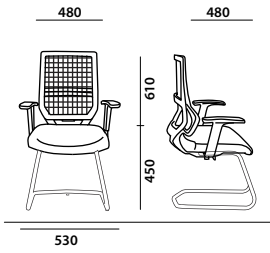

Adjustable Head Rest

Synchronized
Mechanism

Lumbar Support

NHP513

NHP512

Specification

Back & Seat Rest	Full Fabric Upholstery
Back Rest	Breathable Polyester Mesh
Armrest	Padded Fixed Chrome Armrest
Chair Base	Metal Cantilever in Chrome

Adjustable
Lumbar Support

NHP 101

NHP 201

NHP 203

NHP 202

NHP 111

NHP 112

NHP 113