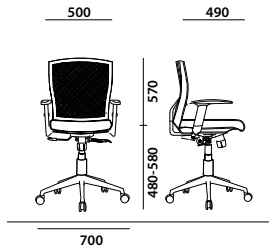

Adjustable Head Rest

Synchronized
Mechanism

Lumbar Support

NHP513

NHP512

Specification

Back & Seat Rest	Full Fabric Upholstery
Back Rest	Breathable Polyester Mesh
Armrest	Padded Fixed Chrome Armrest
Chair Base	Metal Cantilever in Chrome

Adjustable
Lumbar Support

NHP 101

NHP 201

NHP 203

NHP 202

NHP 111

NHP 112

NHP 113