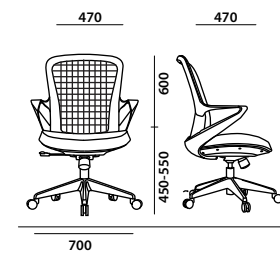

NHP 202

NHP 111

NHP 112

NHP 132