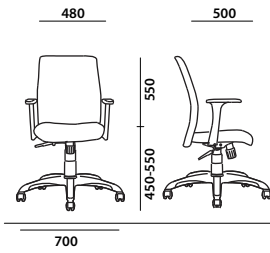

Adjustable Head Rest

Synchronized
Mechanism

Lumbar Support

NHP513

NHP512

Specification

Back & Seat Rest	Full Fabric Upholstery
Back Rest	Breathable Polyester Mesh
Armrest	Padded Fixed Chrome Armrest
Chair Base	Metal Cantilever in Chrome

Adjustable
Lumbar Support

NHP 101

NHP 201

NHP 203

NHP 202

NHP 111

NHP 112

NHP 113