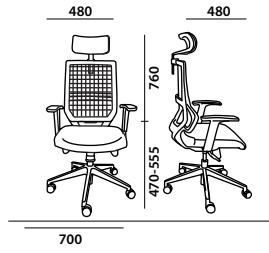

Adjustable Head Rest

Synchronized
Mechanism

Lumbar Support

NHP513

NHP512

Specification

Back & Seat Rest	Full Fabric Upholstery
Back Rest	Breathable Polyester Mesh
Armrest	Padded Fixed Chrome Armrest
Chair Base	Metal Cantilever in Chrome

Adjustable
Lumbar Support

NHP 101

NHP 201

NHP 203

NHP 202

NHP 111

NHP 112

NHP 113