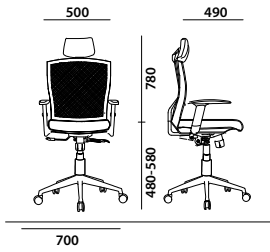

Back & Seat Rest	Full Fabric Upholstery
Chair Base	Nylon

Adjustable Head Rest

2D Adjustable
Polypropylene Armrest

Synchronized
Mechanism

Specification

Back & Seat Rest	Full Fabric Upholstery
Armrest	Fixed with Polypropylene Material
Chair Base	Nylon
	Metal Cantilever in Black

Adjustable Head Rest

Synchronized
Mechanism

Lumbar Support

NHP513

NHP512

Specification

Back & Seat Rest	Full Fabric Upholstery
Back Rest	Breathable Polyester Mesh
Armrest	Padded Fixed Chrome Armrest
Chair Base	Metal Cantilever in Chrome

Adjustable
Lumbar Support

NHP 101

NHP 201

NHP 203

NHP 202

NHP 111

NHP 112

NHP 113