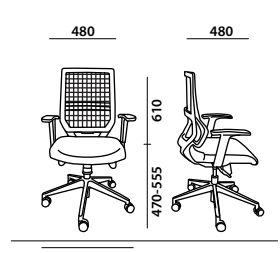

Adjustable Head Rest

Synchronized
Mechanism

Lumbar Support

NHP513

NHP512

Specification

Back & Seat Rest	Full Fabric Upholstery
Back Rest	Breathable Polyester Mesh
Armrest	Padded Fixed Chrome Armrest
Chair Base	Metal Cantilever in Chrome

Adjustable
Lumbar Support

NHP 101

NHP 201

NHP 203

NHP 202

NHP 111

NHP 112

NHP 113